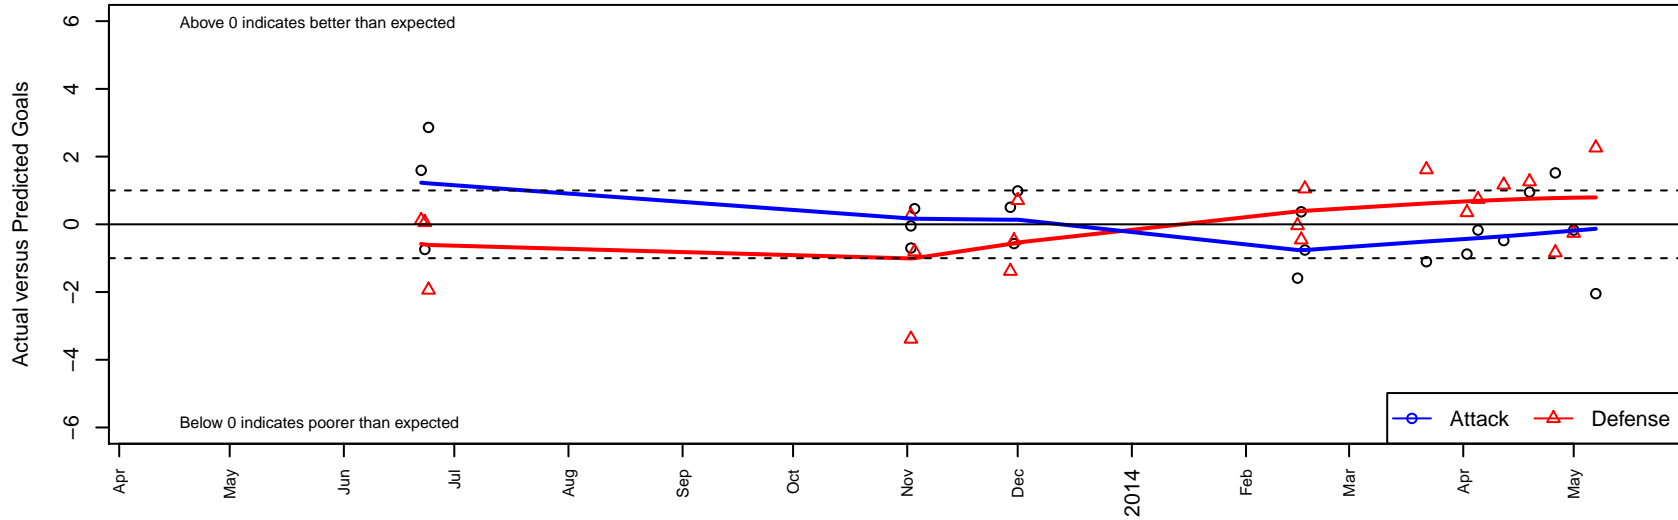

FC Nova SuperNova Black B97

FC Nova
 Boise, ID
 B97 total strength=1496
 attack=14.21 defense=8.77
 fall league = Spr Idaho D3 U15/16 Division 1 U
 notes= Dunn 2013
 alt names used:
 SUPERNOVA DUNN
 FC SUPERNOVA SUPERNOVA DUNN (ID)
 FC SUPER NOVA DUNN (ID)
 FC NOVA BLACK U16

Venues played:
 US Club Regionals Premier U15
 FC Nova Fall Showcase Boys Showcase U18
 LV Thanksgiving Classic WCDA U16
 PDT Phoenix WCDA U16
 Spr Idaho D3 U15/16 Division 1 U16

FC Nova SuperNova Black B97
 Dots are actual minus expected GF (blue circles) and GA (red triangles).
 Blue line is smoothed change in attack strength. Red is smoothed change in defense strength.